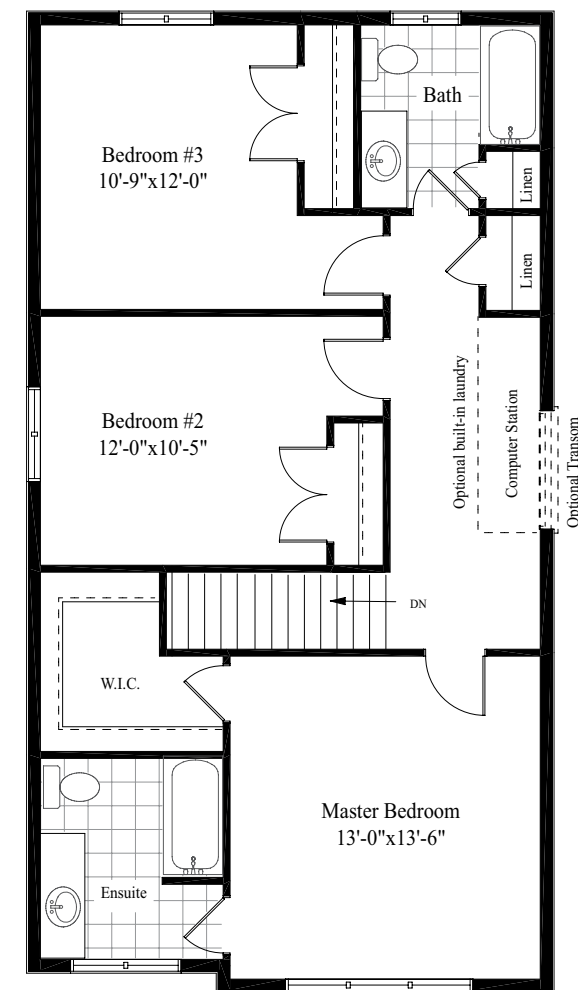

B

A

30' 32'

The MILLGROVE

1,635 sq.ft.

3 BED

2.5 BATH

Extended Garage on 32' lot, add \$11,000.

Exceeding industry standards one home at a time.

VISIT US ONLINE AT
WWW.GRANDVIEW-HOMES.COM

BASEMENT

FIRST FLOOR

OPTIONAL FIRST FLOOR

SECOND FLOOR - ELEVATION A

SECOND FLOOR - ELEVATION B