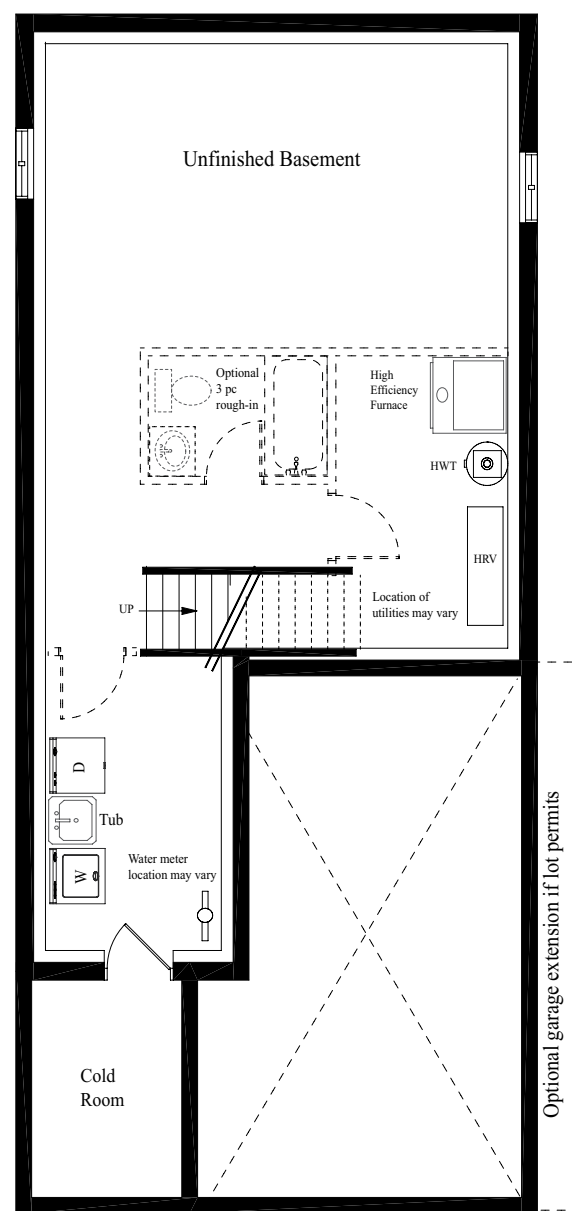

BASEMENT

SECOND FLOOR - ELEVATION A

SECOND FLOOR - ELEVATION B