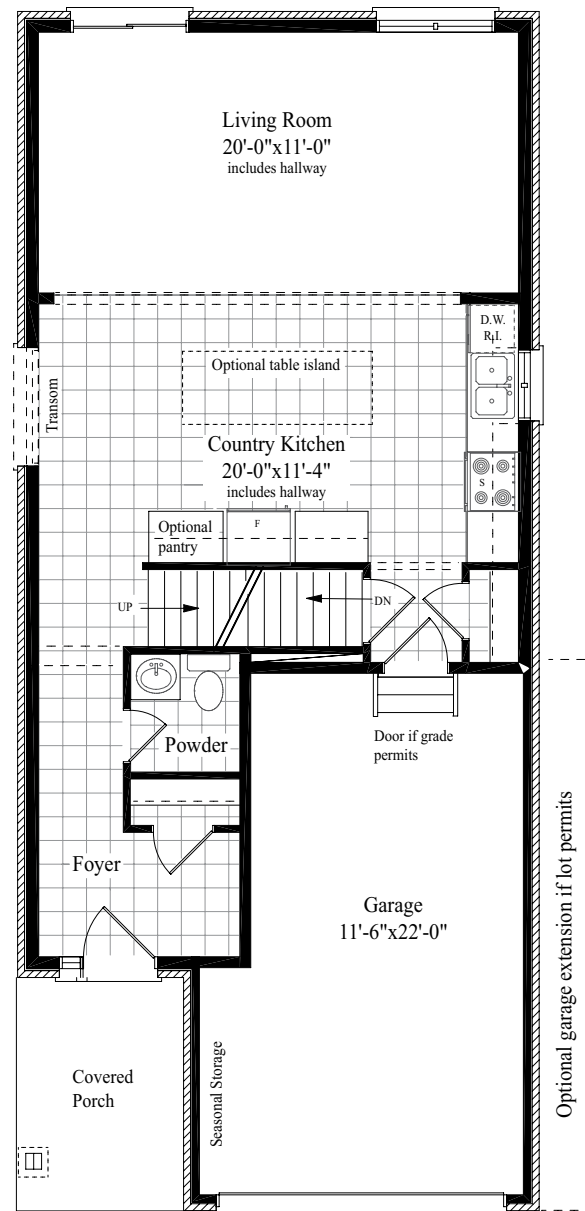

FIRST FLOOR