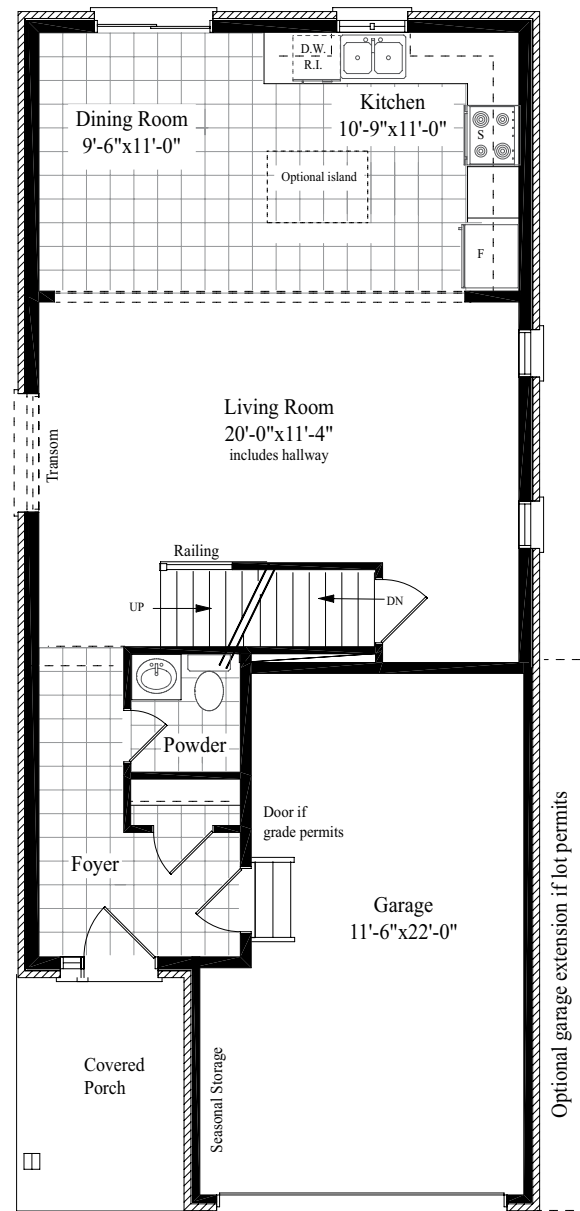

B

A

30' 32'

The MILLGROVE

1,635 sq.ft.

3 BED

2.5 BATH

Extended Garage on 32' lot, add \$11,000.

Exceeding industry standards one home at a time.

VISIT US ONLINE AT
WWW.GRANDVIEW-HOMES.COM

BASEMENT

FIRST FLOOR

OPTIONAL FIRST FLOOR

SECOND FLOOR - ELEVATION A

SECOND FLOOR - ELEVATION B