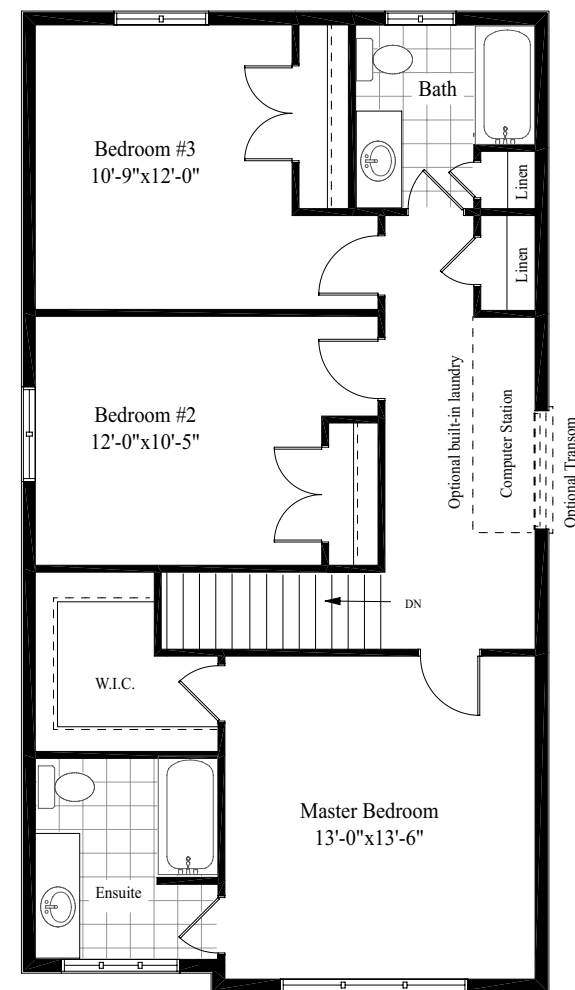

B

A

30' 32'

The MILLGROVE

1,635 sq.ft.

3 BED

2.5 BATH

Extended Garage on 32' lot, add \$11,000.

Exceeding industry standards one home at a time.

VISIT US ONLINE AT
WWW.GRANDVIEW-HOMES.COM

BASEMENT

FIRST FLOOR

OPTIONAL FIRST FLOOR

SECOND FLOOR - ELEVATION A

SECOND FLOOR - ELEVATION B