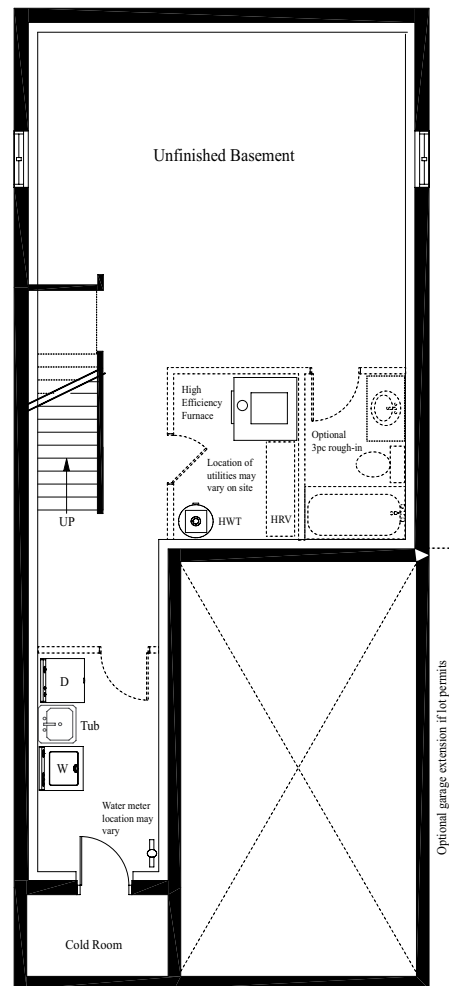

BASEMENT ELEVATION A