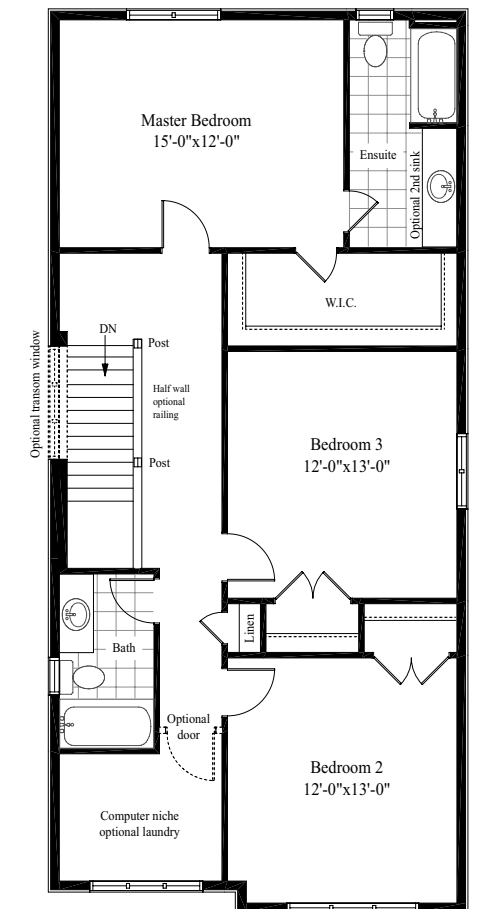

B

A

30'	32'
-----	-----

The
GREENFIELD

1,830 sq.ft.

3 BED

2.5 BATH

Extended Garage on
32' lot, add \$11,000.

SECOND FLOOR ELEVATION A

BASEMENT ELEVATION B

FIRST FLOOR ELEVATION B

SECOND FLOOR ELEVATION B