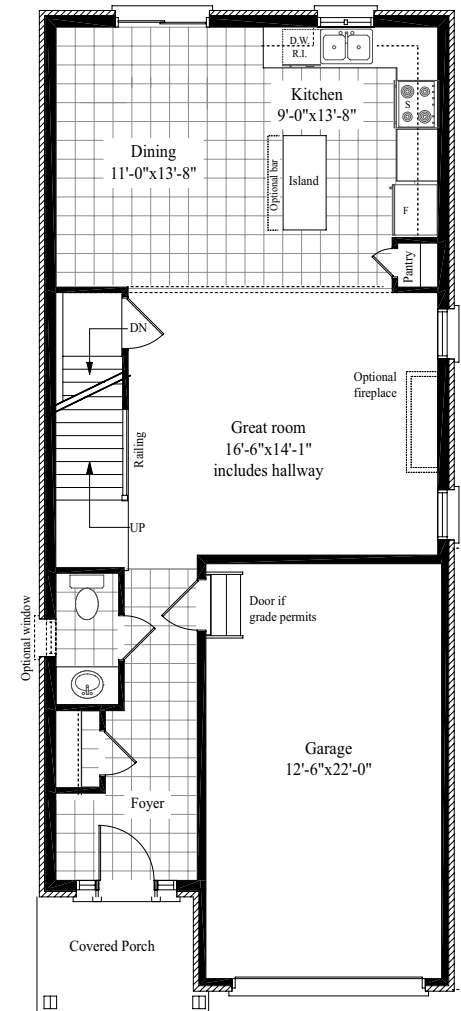

B

A

30'	32'
-----	-----

The
GREENFIELD

1,830 sq.ft.

3 BED

2.5 BATH

Extended Garage on
32' lot, add \$11,000.

SECOND FLOOR ELEVATION A

BASEMENT ELEVATION B

FIRST FLOOR ELEVATION B

SECOND FLOOR ELEVATION B