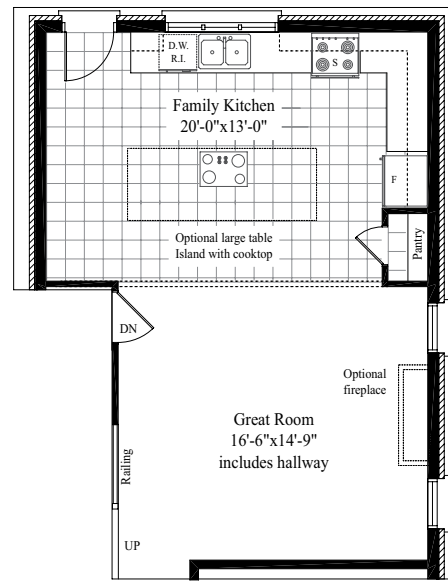

OPTIONAL FAMILY/KITCHEN