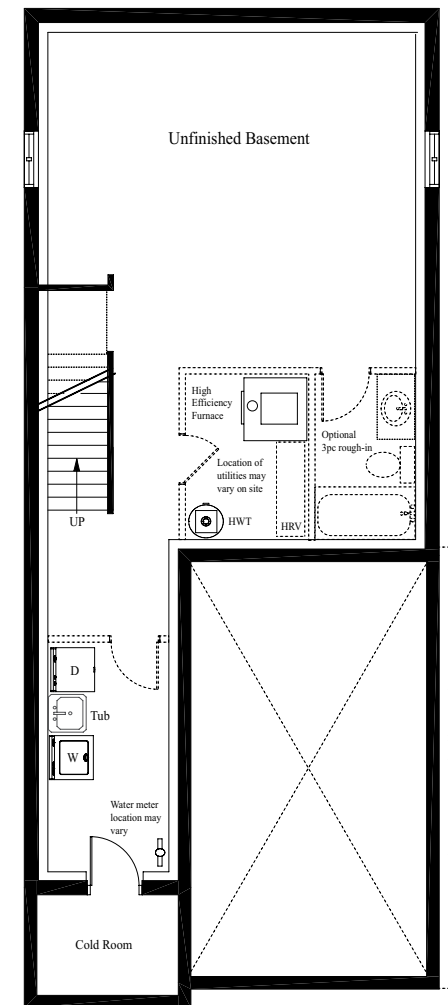

B

A

30'	32'
-----	-----

The
GREENFIELD

1,830 sq.ft.

3 BED

2.5 BATH

Extended Garage on
32' lot, add \$11,000.

SECOND FLOOR ELEVATION A

BASEMENT ELEVATION B

FIRST FLOOR ELEVATION B

SECOND FLOOR ELEVATION B