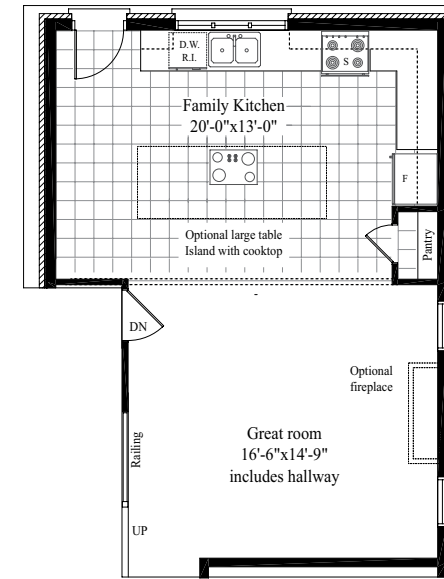

OPTIONAL FAMILY/KITCHEN