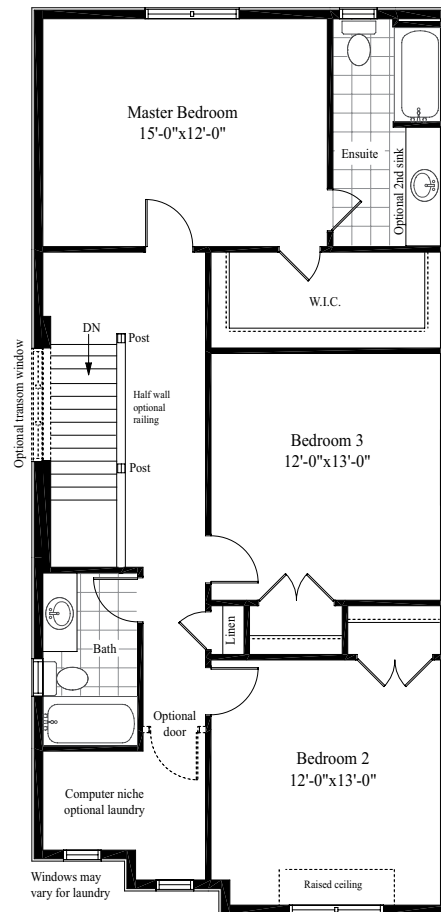

B

A

30'	32'
-----	-----

The
GREENFIELD

1,830 sq.ft.

3 BED

2.5 BATH

Extended Garage on
32' lot, add \$11,000.

SECOND FLOOR ELEVATION A

BASEMENT ELEVATION B

FIRST FLOOR ELEVATION B

SECOND FLOOR ELEVATION B