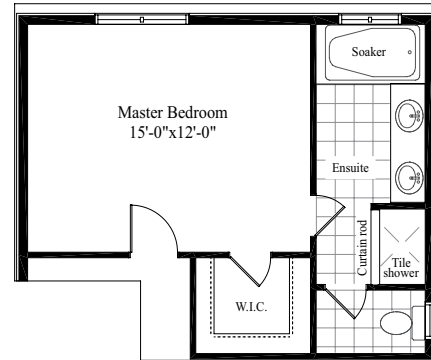

OPTIONAL ENSUITE