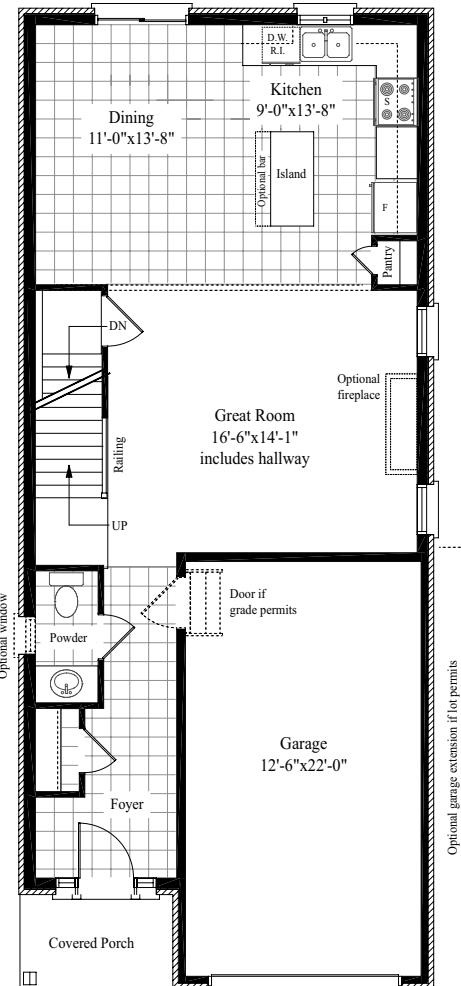

FIRST FLOOR ELEVATION A