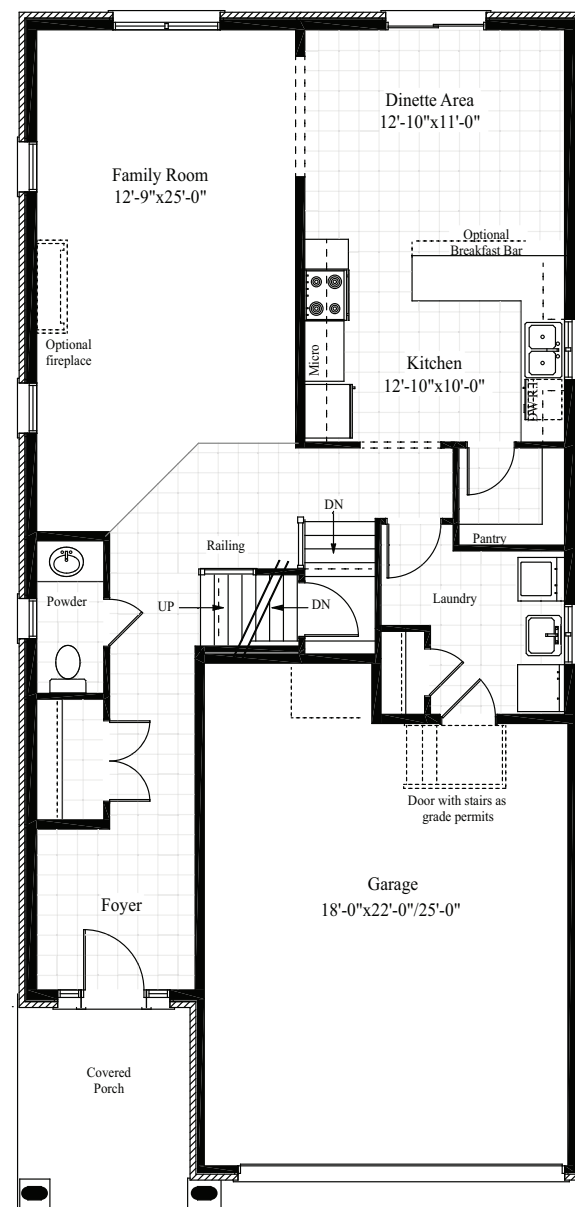

\$10,000 IN  
FREE UPGRADES  
& 9' Ceiling on Main Floor

**THE JADE**  
Elevation A  
2,560 sq.ft. 4 BED 2.5 BATH

Renderings are artist concepts only and may include optional upgrades (colored windows/garage door). We reserve the right to change specifications, designs, prices and substitute materials of similar quality without notice and without occurring obligation. All information here in after is from data available at the time of printing. All measurements are approximate and may vary during construction. E.&O.E. Printed April 16, 2018 12:09 PM

\$10,000 IN  
FREE UPGRADES  
& 9' Ceiling on Main Floor

**THE JADE**  
Elevation B  
2,560 sq.ft. 5 BED 3.5 BATH

Renderings are artist concepts only and may include optional upgrades (colored windows/garage door). We reserve the right to change specifications, designs, prices and substitute materials of similar quality without notice and without occurring obligation. All information here in after is from data available at the time of printing. All measurements are approximate and may vary during construction. E.&O.E. Printed April 16, 2018 12:09 PM

BASEMENT

MAIN FLOOR

SECOND FLOOR: OPT ENSUITE

SECOND FLOOR

SECOND FLOOR: OPT ENSUITE

SECOND FLOOR: ELEVATION B