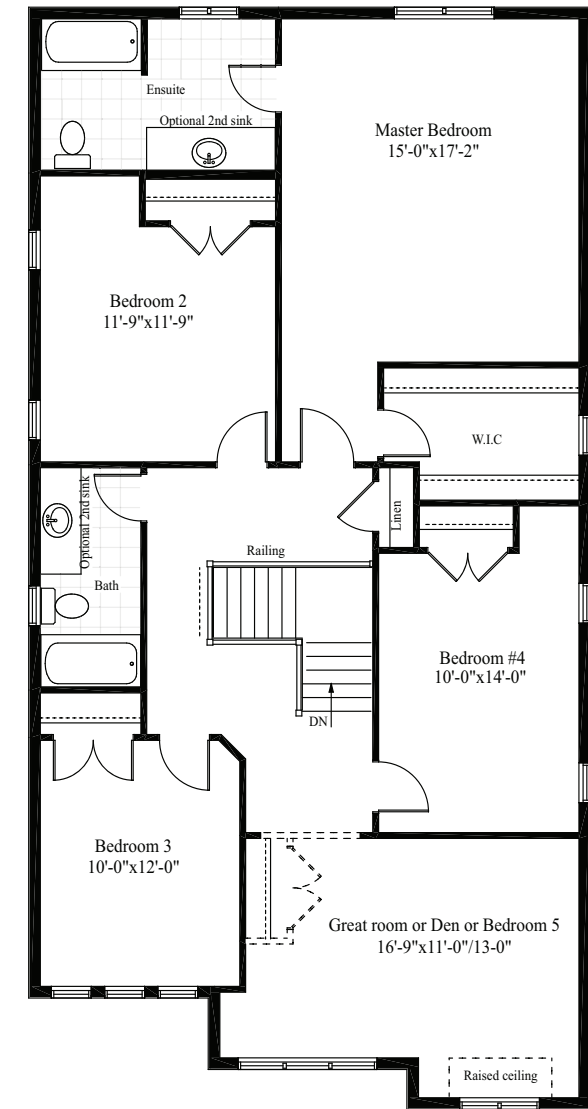

\$10,000 IN  
FREE UPGRADES  
& 9' Ceiling on Main Floor

**THE JADE**  
Elevation A  
2,560 sq.ft. 4 BED 2.5 BATH

Renderings are artist concepts only and may include optional upgrades (colored windows/garage door). We reserve the right to change specifications, designs, prices and substitute materials of similar quality without notice and without occurring obligation. All information here in after is from data available at the time of printing. All measurements are approximate and may vary during construction. E.&O.E. Printed April 16, 2018 12:09 PM

\$10,000 IN  
FREE UPGRADES  
& 9' Ceiling on Main Floor

**THE JADE**  
Elevation B  
2,560 sq.ft. 5 BED 3.5 BATH

Renderings are artist concepts only and may include optional upgrades (colored windows/garage door). We reserve the right to change specifications, designs, prices and substitute materials of similar quality without notice and without occurring obligation. All information here in after is from data available at the time of printing. All measurements are approximate and may vary during construction. E.&O.E. Printed April 16, 2018 12:09 PM

BASEMENT

MAIN FLOOR

SECOND FLOOR: OPT ENSUITE

SECOND FLOOR

SECOND FLOOR: OPT ENSUITE

SECOND FLOOR: ELEVATION B