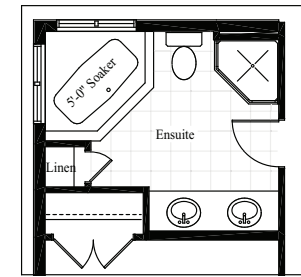

\$10,000 IN  
FREE UPGRADES  
& 9' Ceiling on Main Floor

**THE JADE**  
Elevation A  
2,560 sq.ft. 4 BED 2.5 BATH

Renderings are artist concepts only and may include optional upgrades (colored windows/garage door). We reserve the right to change specifications, designs, prices and substitute materials of similar quality without notice and without occurring obligation. All information here in after is from data available at the time of printing. All measurements are approximate and may vary during construction. E.&O.E. Printed April 16, 2018 12:09 PM

\$10,000 IN  
FREE UPGRADES  
& 9' Ceiling on Main Floor

**THE JADE**  
Elevation B  
2,560 sq.ft. 5 BED 3.5 BATH

Renderings are artist concepts only and may include optional upgrades (colored windows/garage door). We reserve the right to change specifications, designs, prices and substitute materials of similar quality without notice and without occurring obligation. All information here in after is from data available at the time of printing. All measurements are approximate and may vary during construction. E.&O.E. Printed April 16, 2018 12:09 PM

BASEMENT

MAIN FLOOR

SECOND FLOOR: OPT ENSUITE

SECOND FLOOR

SECOND FLOOR: OPT ENSUITE

SECOND FLOOR: ELEVATION B