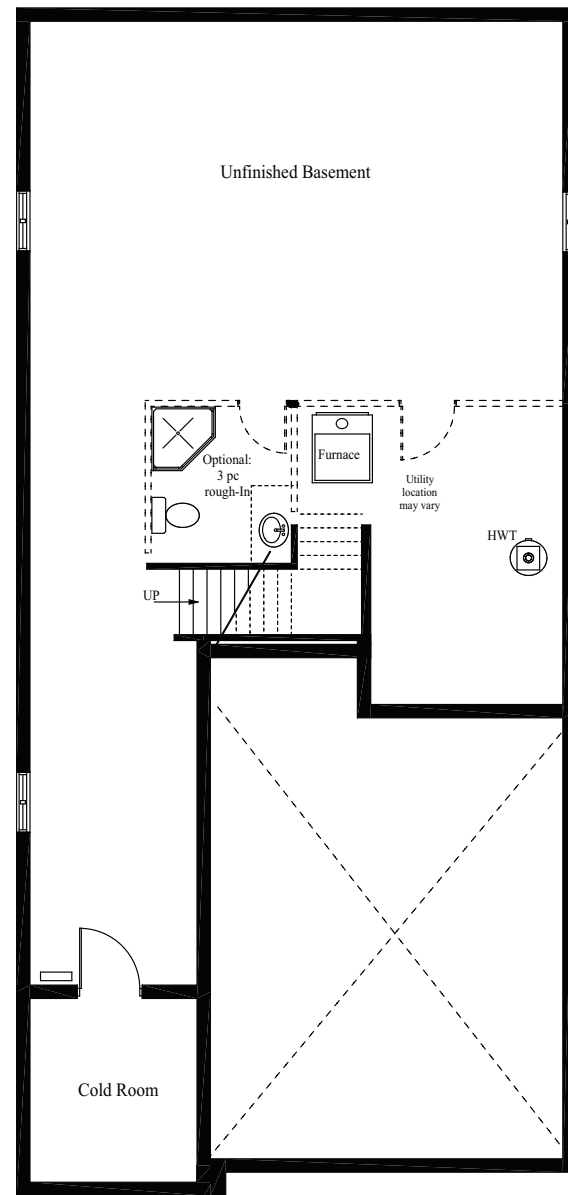

\$10,000 IN  
FREE UPGRADES  
& 9' Ceiling on Main Floor

**THE JADE**  
Elevation A  
2,560 sq.ft. 4 BED 2.5 BATH

Renderings are artist concepts only and may include optional upgrades (colored windows/garage door). We reserve the right to change specifications, designs, prices and substitute materials of similar quality without notice and without occurring obligation. All information here in after is from data available at the time of printing. All measurements are approximate and may vary during construction. E.&O.E. Printed April 16, 2018 12:09 PM

\$10,000 IN  
FREE UPGRADES  
& 9' Ceiling on Main Floor

**THE JADE**  
Elevation B  
2,560 sq.ft. 5 BED 3.5 BATH

Renderings are artist concepts only and may include optional upgrades (colored windows/garage door). We reserve the right to change specifications, designs, prices and substitute materials of similar quality without notice and without occurring obligation. All information here in after is from data available at the time of printing. All measurements are approximate and may vary during construction. E.&O.E. Printed April 16, 2018 12:09 PM

BASEMENT

MAIN FLOOR

SECOND FLOOR: OPT ENSUITE

SECOND FLOOR

SECOND FLOOR: OPT ENSUITE

SECOND FLOOR: ELEVATION B