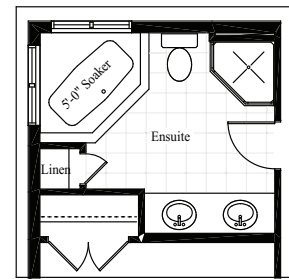

\$10,000 IN  
FREE UPGRADES  
& 9' Ceiling on Main Floor

**THE JADE**  
Elevation A  
2,560 sq.ft. 4 BED 2.5 BATH

Renderings are artist concepts only and may include optional upgrades (colored windows/garage door). We reserve the right to change specifications, designs, prices and substitute materials of similar quality without notice and without occurring obligation. All information here in after is from data available at the time of printing. All measurements are approximate and may vary during construction. E.&O.E. Printed April 16, 2018 12:09 PM

\$10,000 IN  
FREE UPGRADES  
& 9' Ceiling on Main Floor

**THE JADE**  
Elevation B  
2,560 sq.ft. 5 BED 3.5 BATH

Renderings are artist concepts only and may include optional upgrades (colored windows/garage door). We reserve the right to change specifications, designs, prices and substitute materials of similar quality without notice and without occurring obligation. All information here in after is from data available at the time of printing. All measurements are approximate and may vary during construction. E.&O.E. Printed April 16, 2018 12:09 PM

BASEMENT

MAIN FLOOR

SECOND FLOOR: OPT ENSUITE

SECOND FLOOR

SECOND FLOOR: OPT ENSUITE

SECOND FLOOR: ELEVATION B