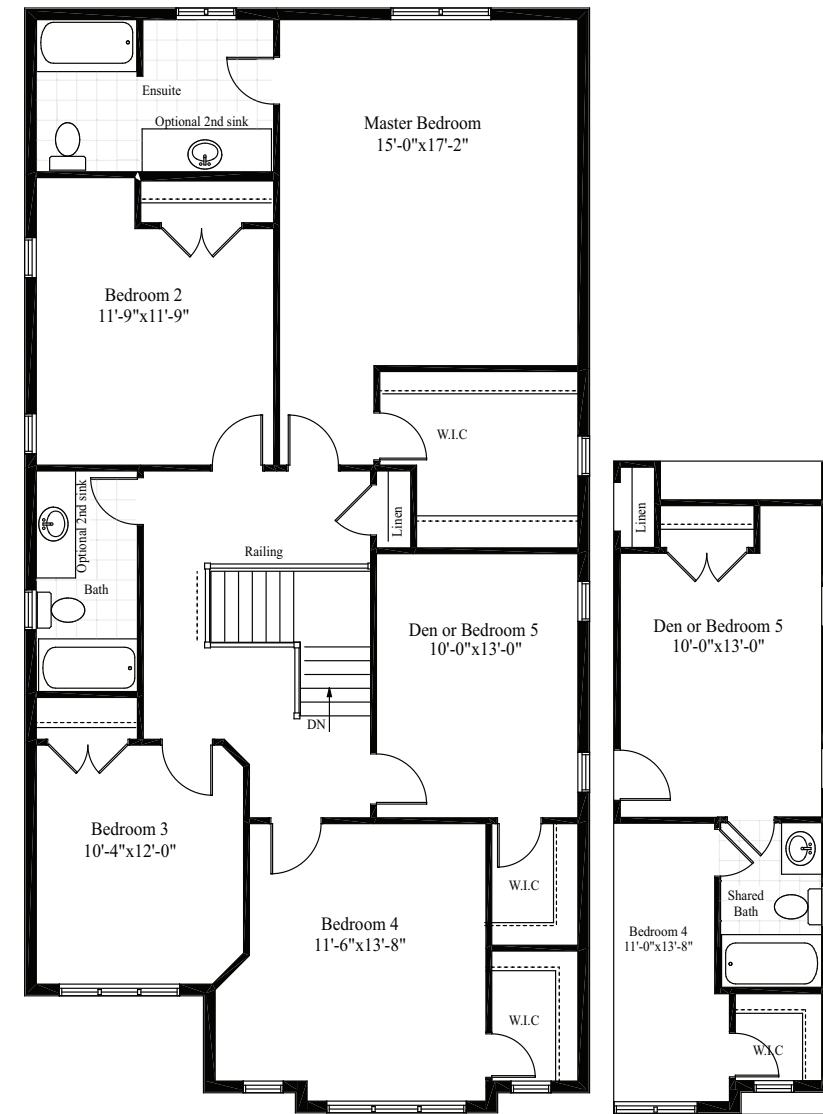

\$10,000 IN  
FREE UPGRADES  
& 9' Ceiling on Main Floor

**THE JADE**  
Elevation A  
2,560 sq.ft. 4 BED 2.5 BATH

Renderings are artist concepts only and may include optional upgrades (colored windows/garage door). We reserve the right to change specifications, designs, prices and substitute materials of similar quality without notice and without occurring obligation. All information here in after is from data available at the time of printing. All measurements are approximate and may vary during construction. E.&O.E. Printed April 16, 2018 12:09 PM

\$10,000 IN  
FREE UPGRADES  
& 9' Ceiling on Main Floor

**THE JADE**  
Elevation B  
2,560 sq.ft. 5 BED 3.5 BATH

Renderings are artist concepts only and may include optional upgrades (colored windows/garage door). We reserve the right to change specifications, designs, prices and substitute materials of similar quality without notice and without occurring obligation. All information here in after is from data available at the time of printing. All measurements are approximate and may vary during construction. E.&O.E. Printed April 16, 2018 12:09 PM

BASEMENT

MAIN FLOOR

SECOND FLOOR: OPT ENSUITE

SECOND FLOOR

SECOND FLOOR: OPT ENSUITE

SECOND FLOOR: ELEVATION B