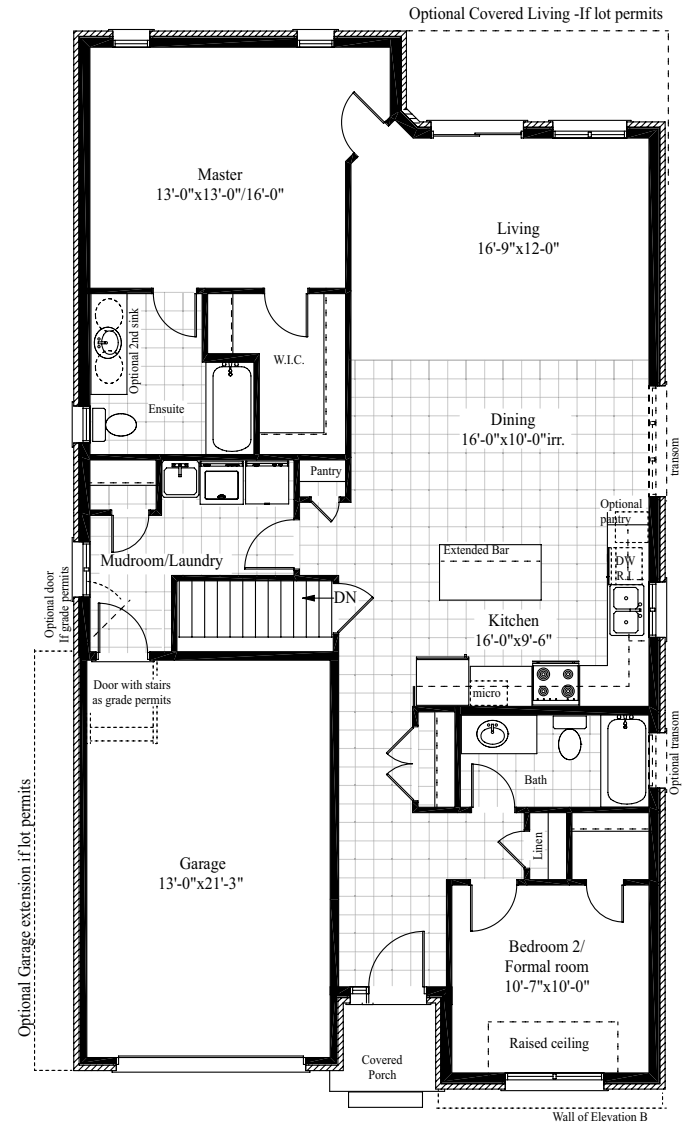

40' LOT | THE SUGARBUSH

SUSAN J. STEPHENSON
Broker of Record
Salesfax Realty Services Inc. 519-589-7370
sjs.salesfax@rogers.com

The Sugarbush | 1,500 SQ. FT. | 1,425 SQ. FT.

Lots: 2, 4, 5, 9, 10, 19, 20-25

Bungalow

Basement

First Floor

First Floor: Alt Layout

Elevation A

Elevation B

E.& OE.-We reserve the right to change specifications, designs, prices or substitute materials of similar quality, without notice and without occurring obligation. All information here in after is from data available at the time of printing. All measurements are approximate and may vary during construction. Heating ducts and plumbing may cause bulkheads throughout the house. June 2018