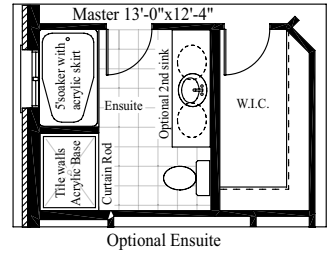

40' LOT | THE SUGARBUSH

SUSAN J. STEPHENSON
Broker of Record
Salesfax Realty Services Inc. 519-589-7370
sjs.salesfax@rogers.com

The Sugarbush | 1,500 SQ. FT. | 1,425 SQ. FT.

Lots: 2, 4, 5, 9, 10, 19, 20-25

Bungalow

Basement

First Floor

First Floor: Alt Layout

Elevation A

Elevation B

E.& OE.-We reserve the right to change specifications, designs, prices or substitute materials of similar quality, without notice and without occurring obligation. All information here in after is from data available at the time of printing. All measurements are approximate and may vary during construction. Heating ducts and plumbing may cause bulkheads throughout the house. June 2018