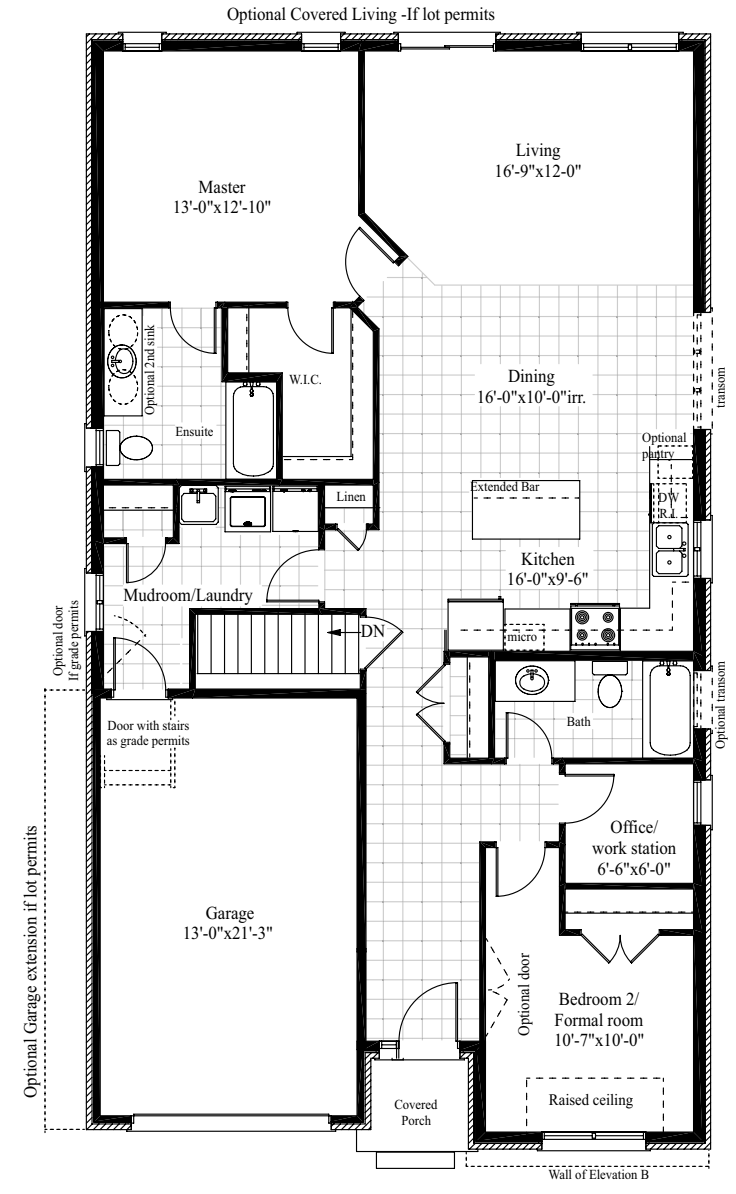

40' LOT | THE SUGARBUSH

SUSAN J. STEPHENSON
Broker of Record
Salesfax Realty Services Inc. 519-589-7370
sjs.salesfax@rogers.com

The Sugarbush | 1,500 SQ. FT. | 1,425 SQ. FT.

Lots: 2, 4, 5, 9, 10, 19, 20-25

Bungalow

Basement

First Floor

First Floor: Alt Layout

Elevation A

Elevation B

E.& OE.-We reserve the right to change specifications, designs, prices or substitute materials of similar quality, without notice and without occurring obligation. All information here in after is from data available at the time of printing. All measurements are approximate and may vary during construction. Heating ducts and plumbing may cause bulkheads throughout the house. June 2018