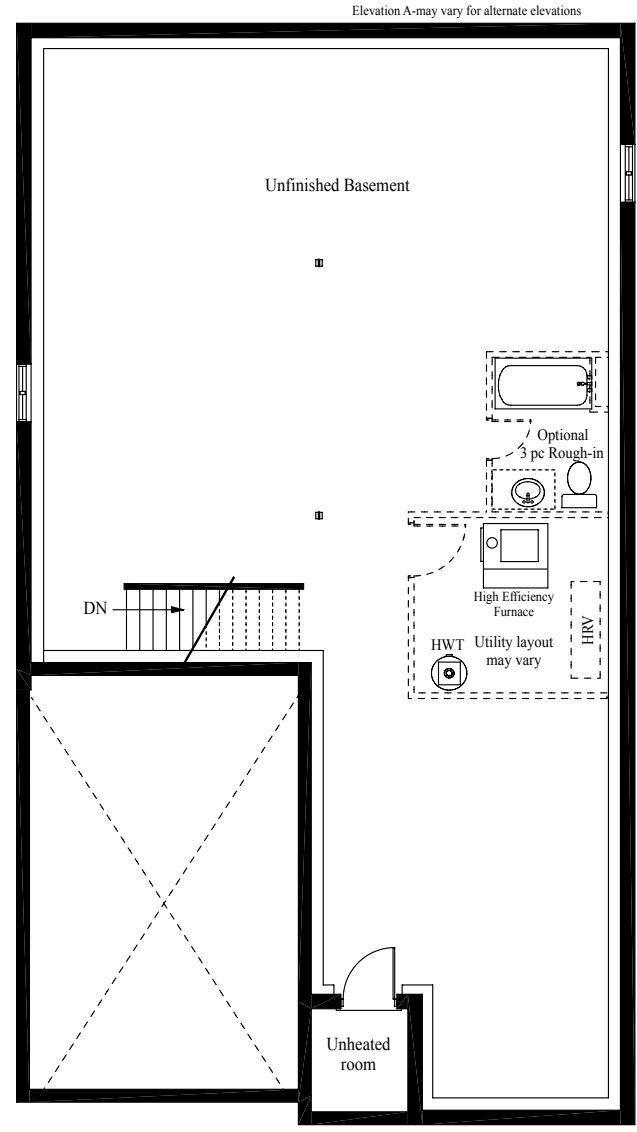

40' LOT | THE SUGARBUSH

SUSAN J. STEPHENSON
Broker of Record
Salesfax Realty Services Inc. 519-589-7370
sjs.salesfax@rogers.com

The Sugarbush | 1,500 SQ. FT. | 1,425 SQ. FT.

Lots: 2, 4, 5, 9, 10, 19, 20-25

Bungalow

Basement

First Floor

First Floor: Alt Layout

Elevation A

Elevation B

E.& OE.-We reserve the right to change specifications, designs, prices or substitute materials of similar quality, without notice and without occurring obligation. All information here in after is from data available at the time of printing. All measurements are approximate and may vary during construction. Heating ducts and plumbing may cause bulkheads throughout the house. June 2018