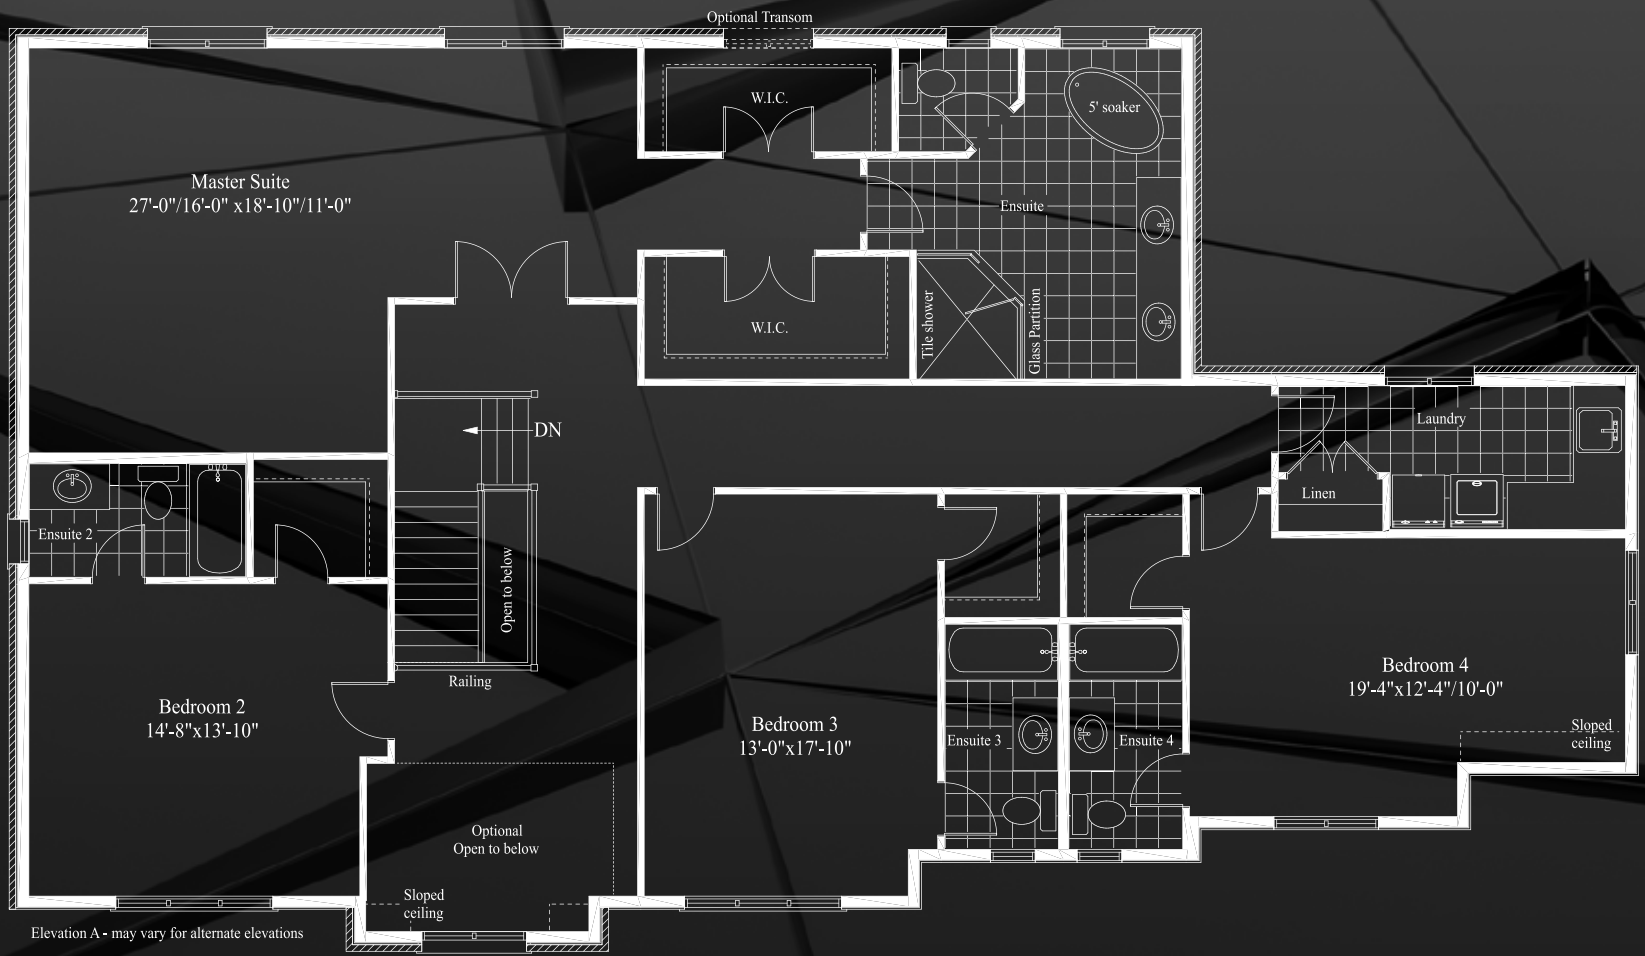

London 4 Bed, 4.5 Bath • 4,250 sq.ft.

SECOND FLOOR

BASEMENT