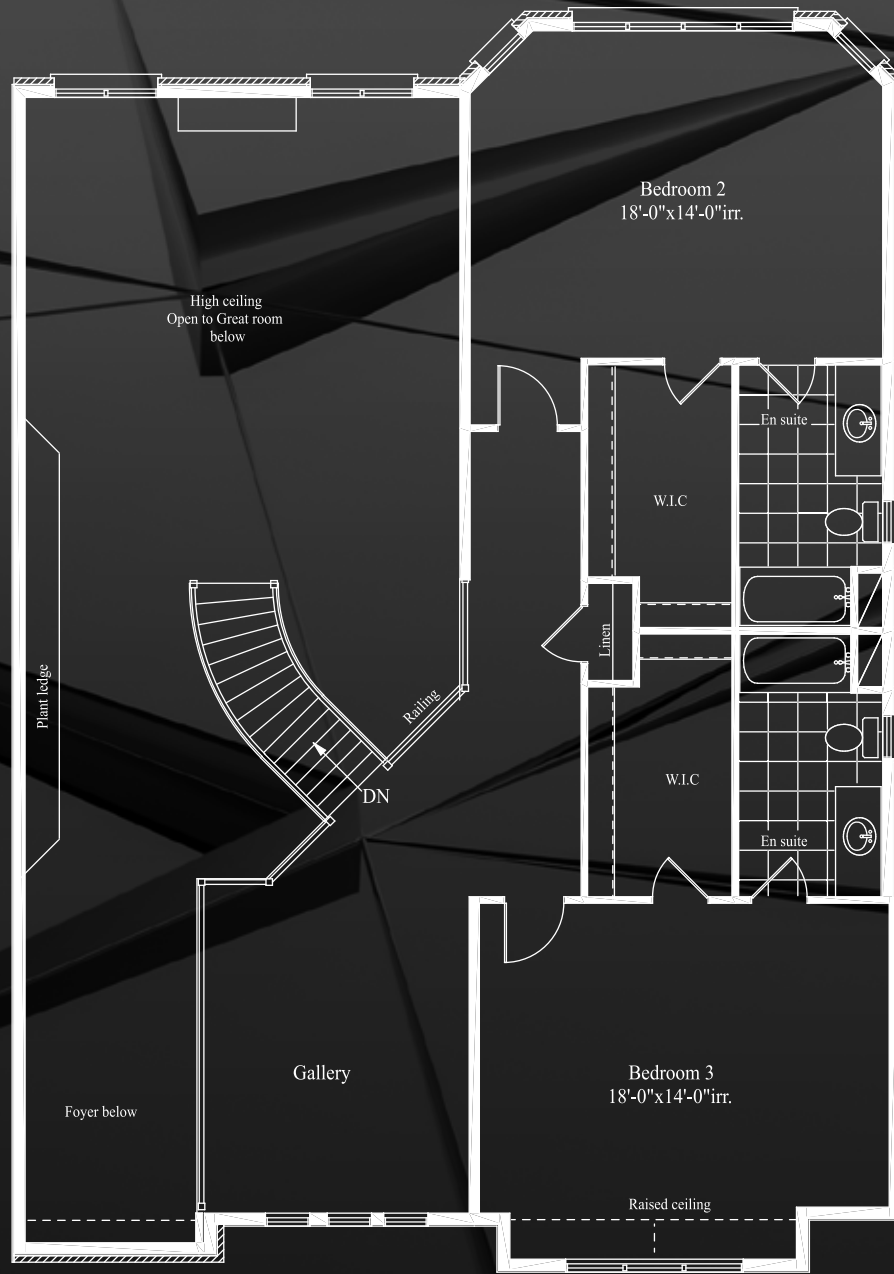

Barcelona 3 Bed, 3.5 Bath • 4,010 sq.ft.

FIRST FLOOR

SECOND FLOOR

BASEMENT