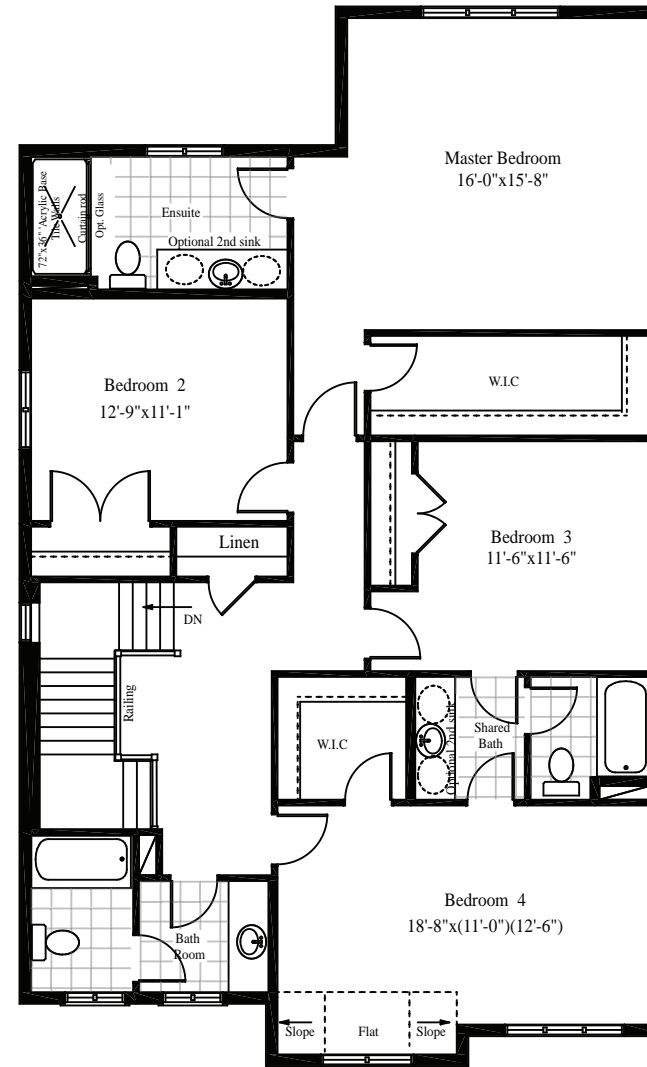

40'

B

THE Savannah Ridge

SQ. FT. 2,705

4

3.5

WE
CUSTOMIZE

Exceeding industry standards one home at a time.

VISIT US ONLINE AT
WWW.GRANDVIEW-HOMES.COM

Basement

First Floor

Second Floor

Second Floor w Luxury Ensuite