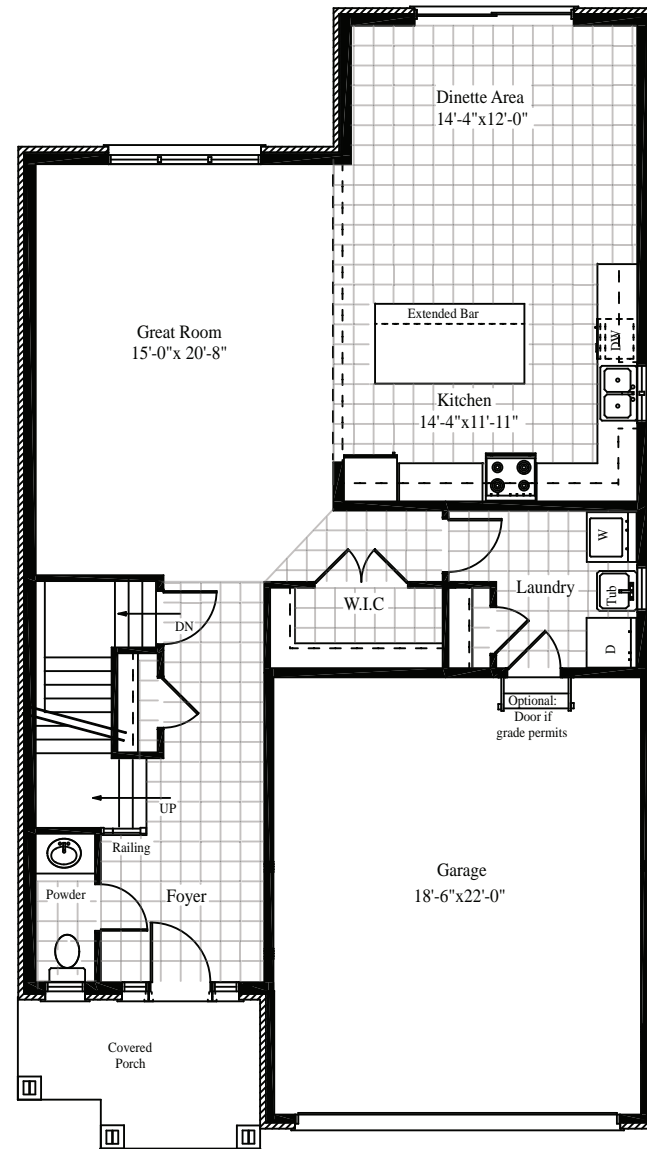

40'

B

THE Savannah Ridge

SQ. FT. 2,705

4

3.5

WE
CUSTOMIZE

Exceeding industry standards one home at a time.

VISIT US ONLINE AT
WWW.GRANDVIEW-HOMES.COM

Basement

First Floor

Second Floor

Second Floor w Luxury Ensuite