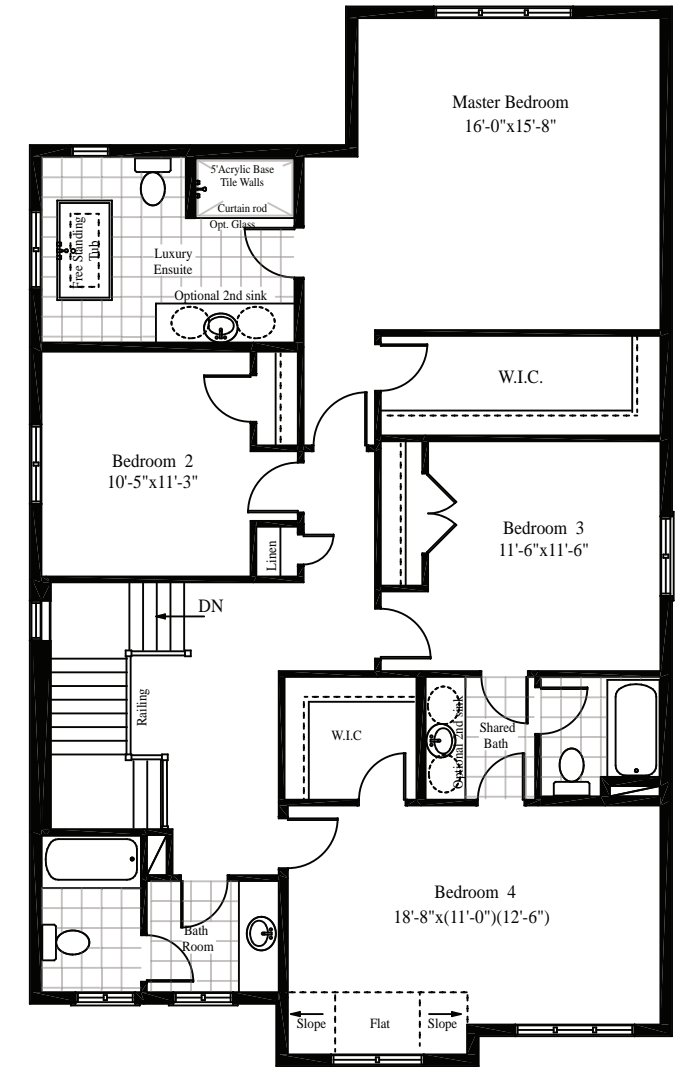

40'

B

THE Savannah Ridge

SQ. FT. 2,705

4

3.5

WE
CUSTOMIZE

Exceeding industry standards one home at a time.

VISIT US ONLINE AT
WWW.GRANDVIEW-HOMES.COM

Basement

First Floor

Second Floor

Second Floor w Luxury Ensuite