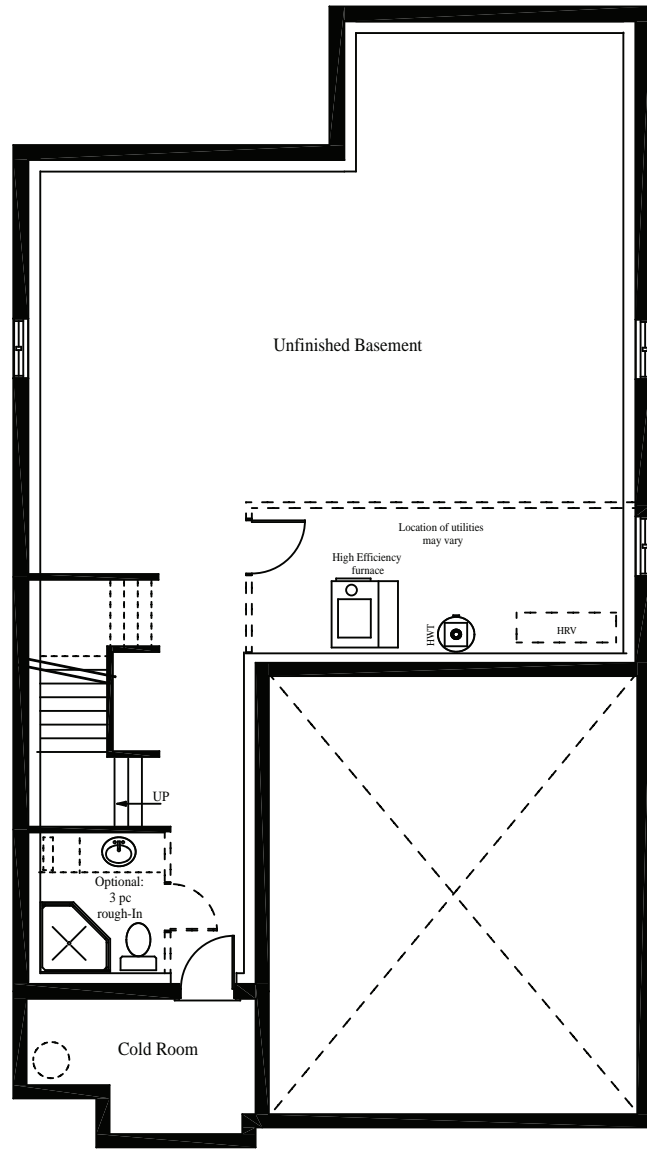

40'

B

THE Savannah Ridge

SQ. FT. 2,705

4

3.5

WE
CUSTOMIZE

Exceeding industry standards one home at a time.

VISIT US ONLINE AT
WWW.GRANDVIEW-HOMES.COM

Basement

First Floor

Second Floor

Second Floor w Luxury Ensuite