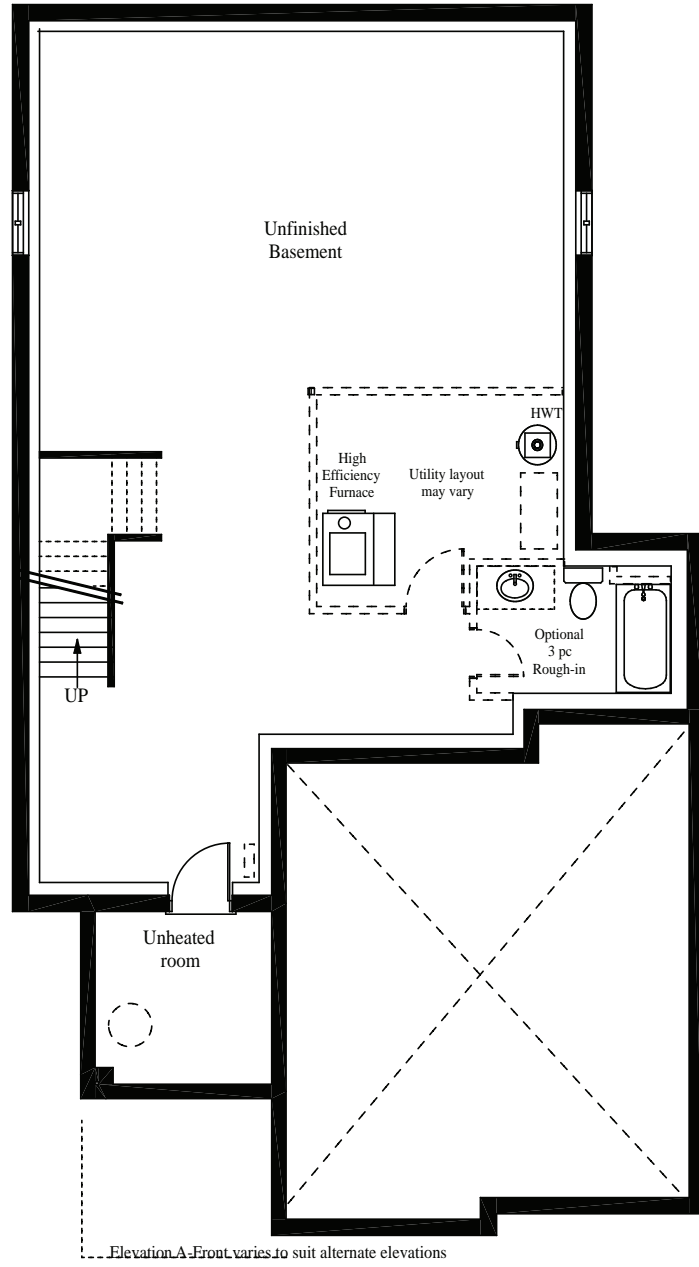

40'

B

THE Aurora

sq.
ft. 2,465

4

3.5

Exceeding industry standards one home at a time.

VISIT US ONLINE AT
WWW.GRANDVIEW-HOMES.COM

Basement

First Floor

Second Floor