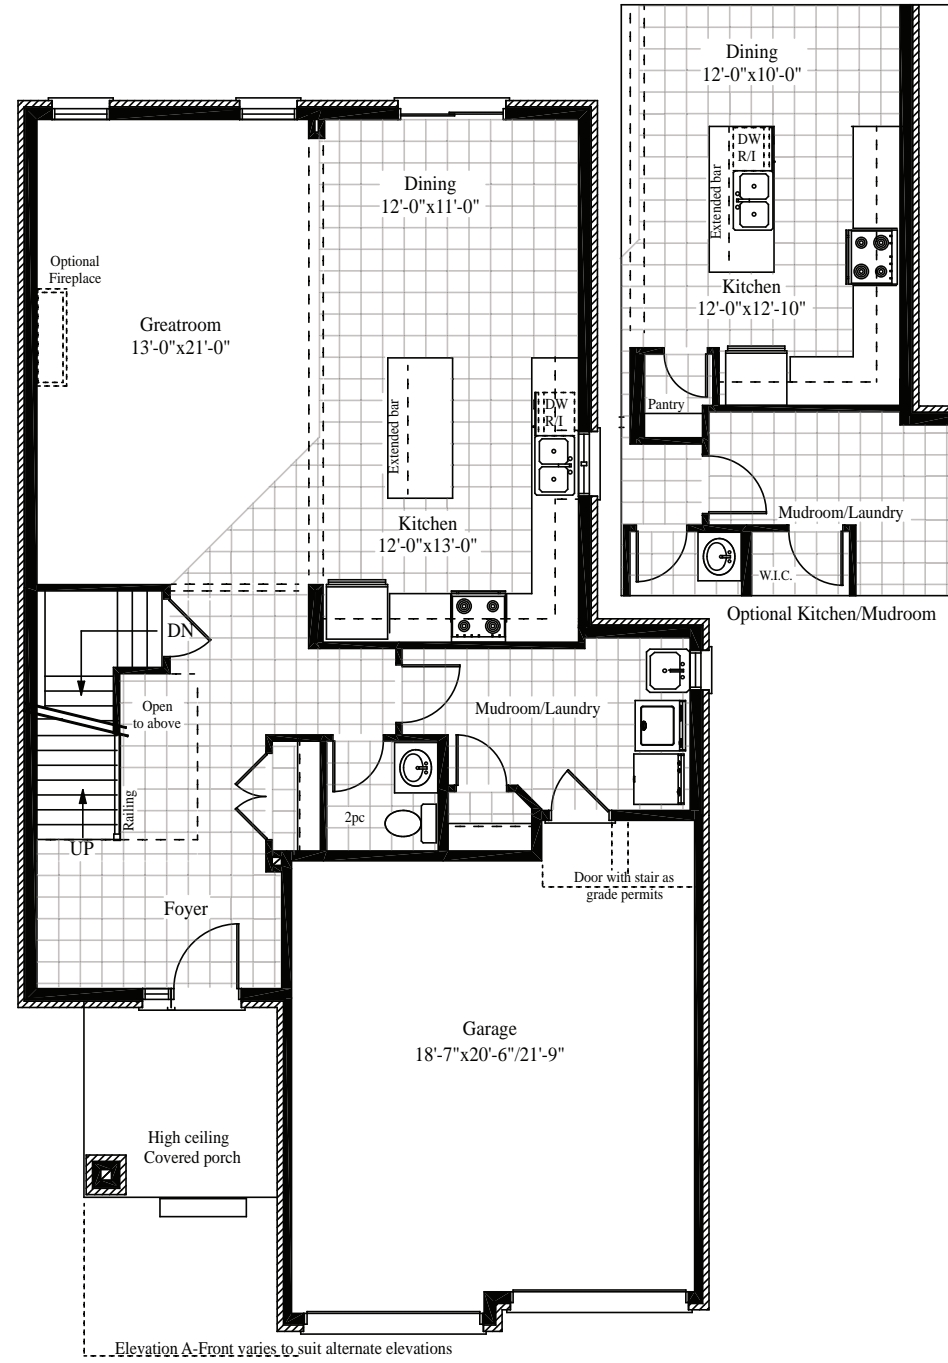

40'

B

THE Aurora

sq.
ft. 2,465

4

3.5

Exceeding industry standards one home at a time.

VISIT US ONLINE AT
WWW.GRANDVIEW-HOMES.COM

Basement

First Floor

Second Floor