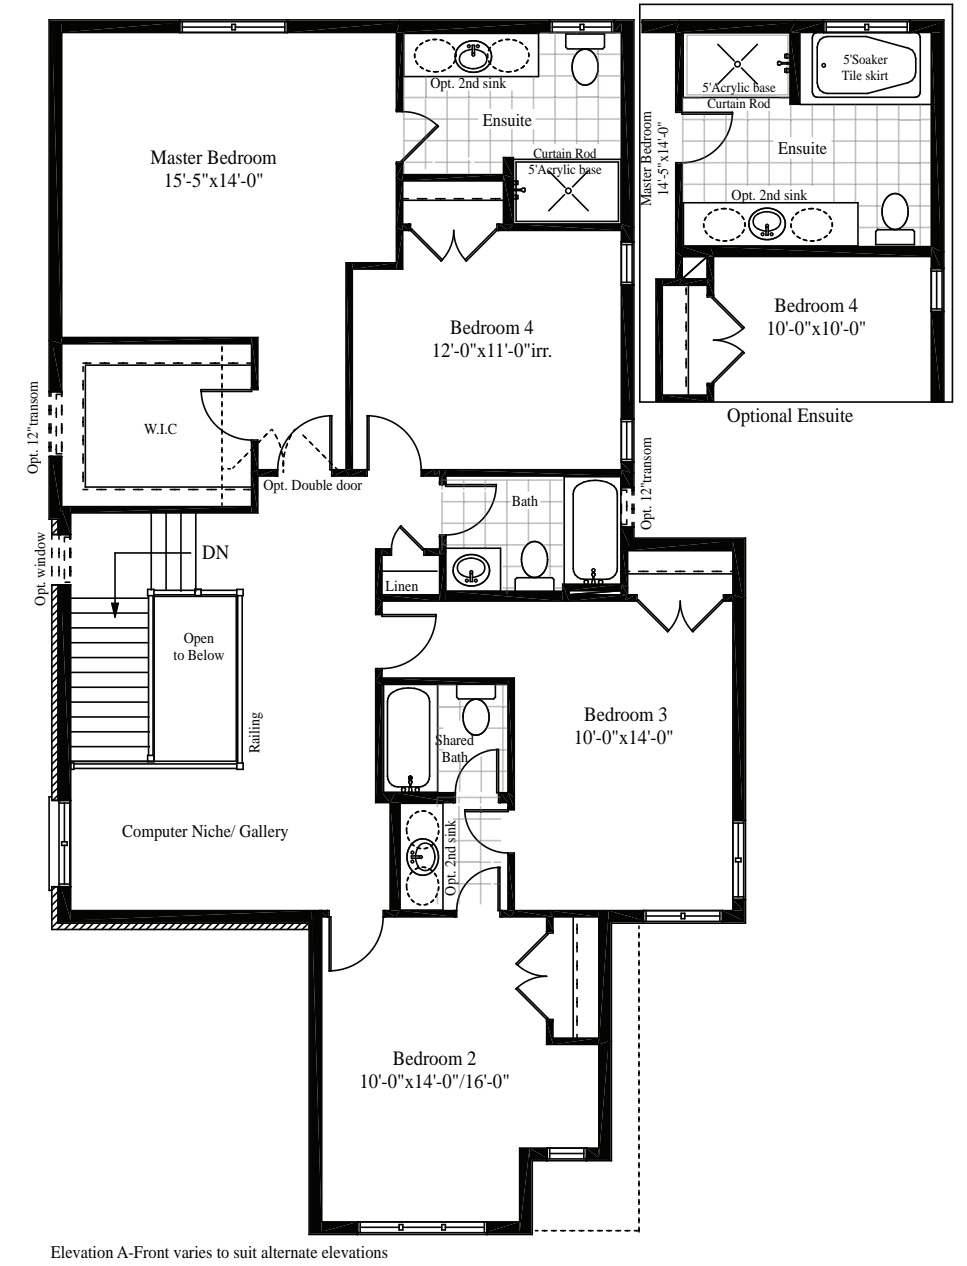

40'

B

THE Aurora

sq.
ft. 2,465

4

3.5

Exceeding industry standards one home at a time.

VISIT US ONLINE AT
WWW.GRANDVIEW-HOMES.COM

Basement

First Floor

Second Floor