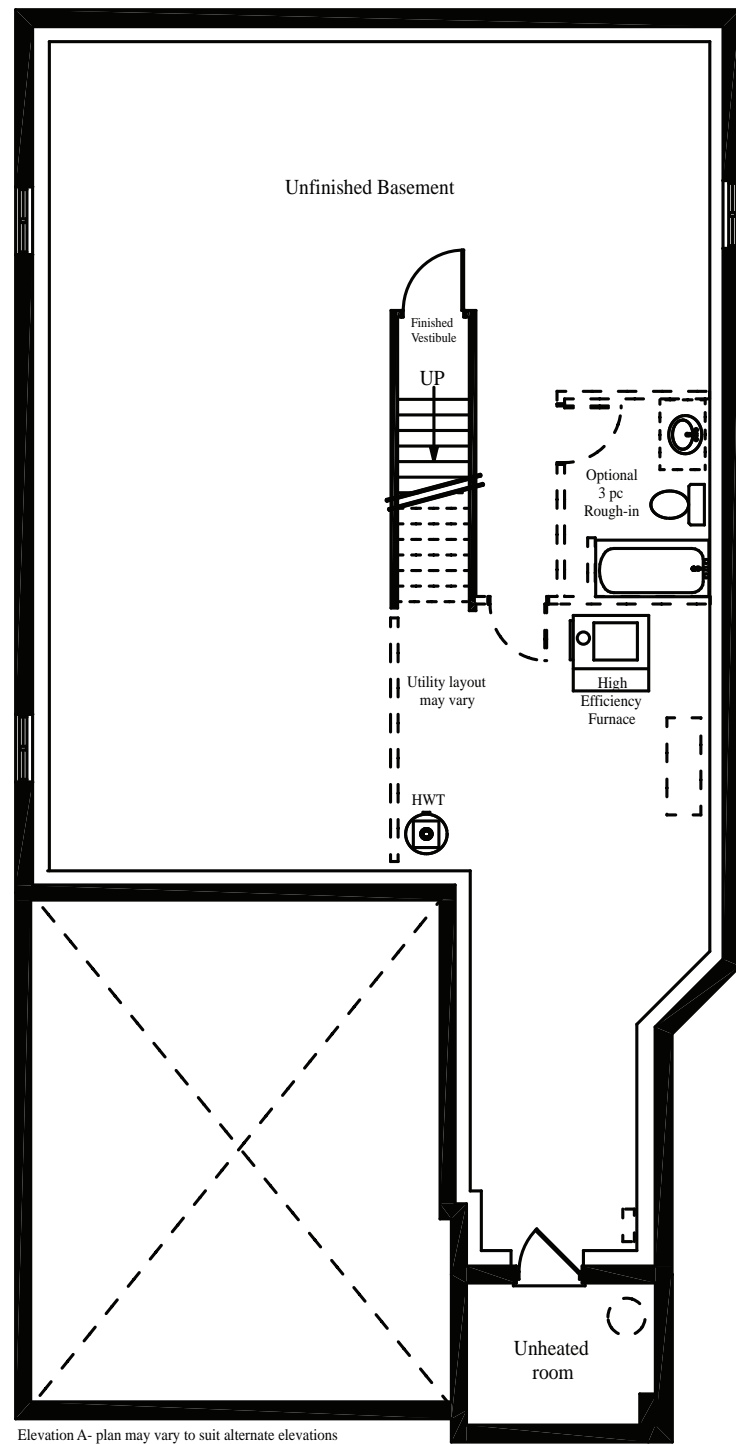

40'

B

THE St. George

SQ.
FT. 1,445

 2

 2

WE
CUSTOMIZE

Exceeding industry standards one home at a time.

VISIT US ONLINE AT
WWW.GRANDVIEW-HOMES.COM

Basement

First Floor