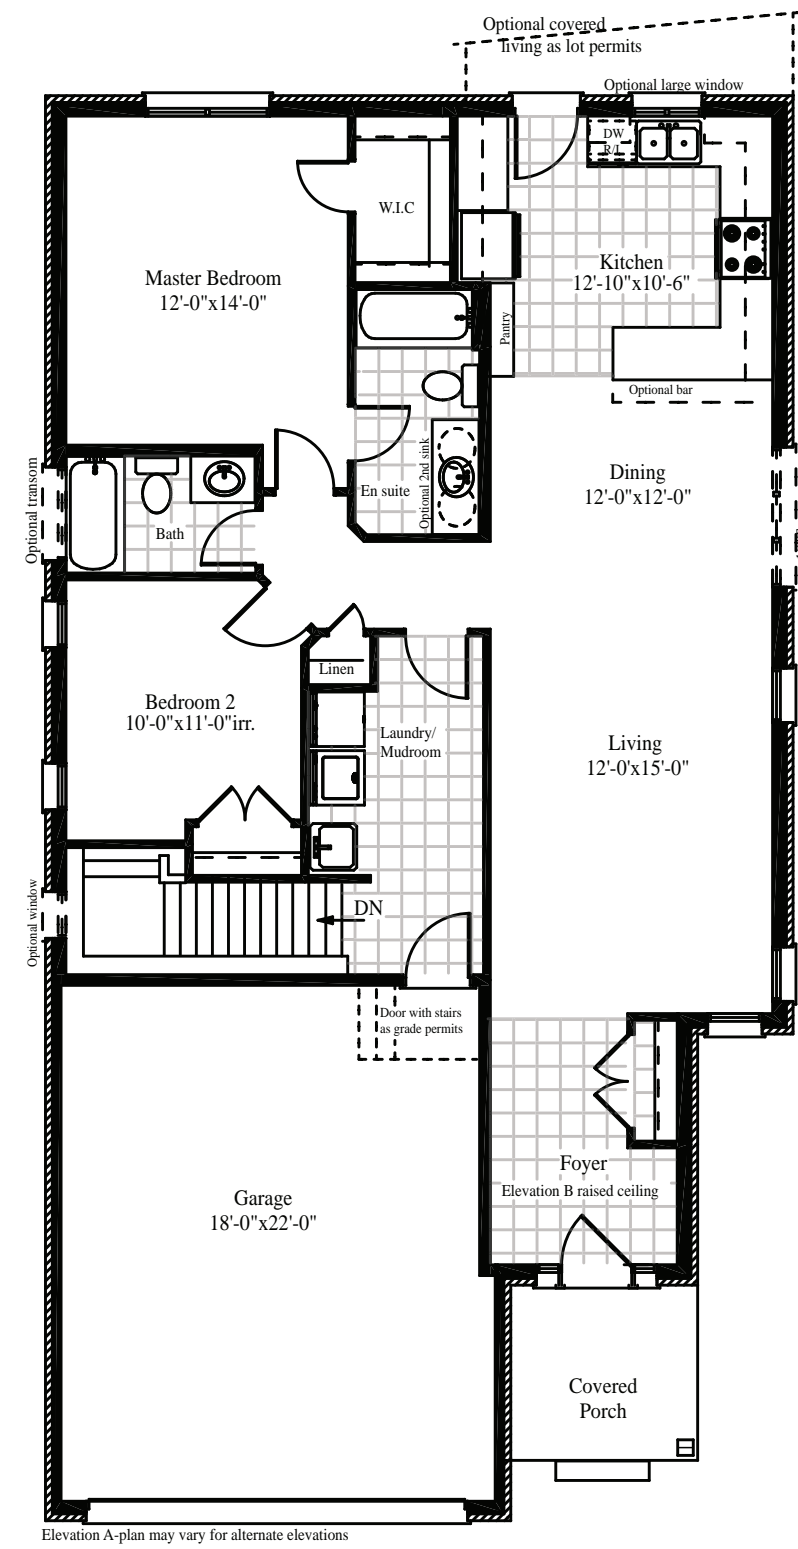

40'

B

THE **Etonia**

SO.
FT. 1,345

 2

 2

WE
CUSTOMIZE

Exceeding industry standards one home at a time.

VISIT US ONLINE AT
WWW.GRANDVIEW-HOMES.COM

Basement

First Floor